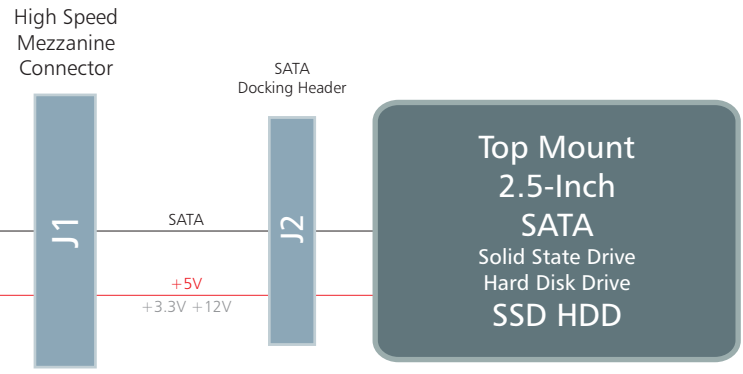

### Simplified Block Diagram C20-SATA

© EKF  
ekf.com