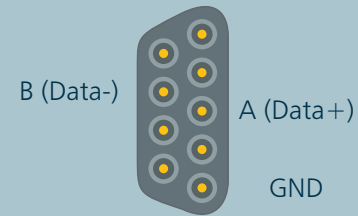

RS-485 Half-Duplex