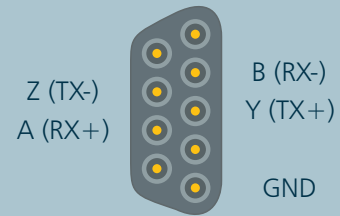

# SU4-SOPRANO

Micro-D Front Panel Connectors  
Pin Assignment

### RS-485 Full-Duplex